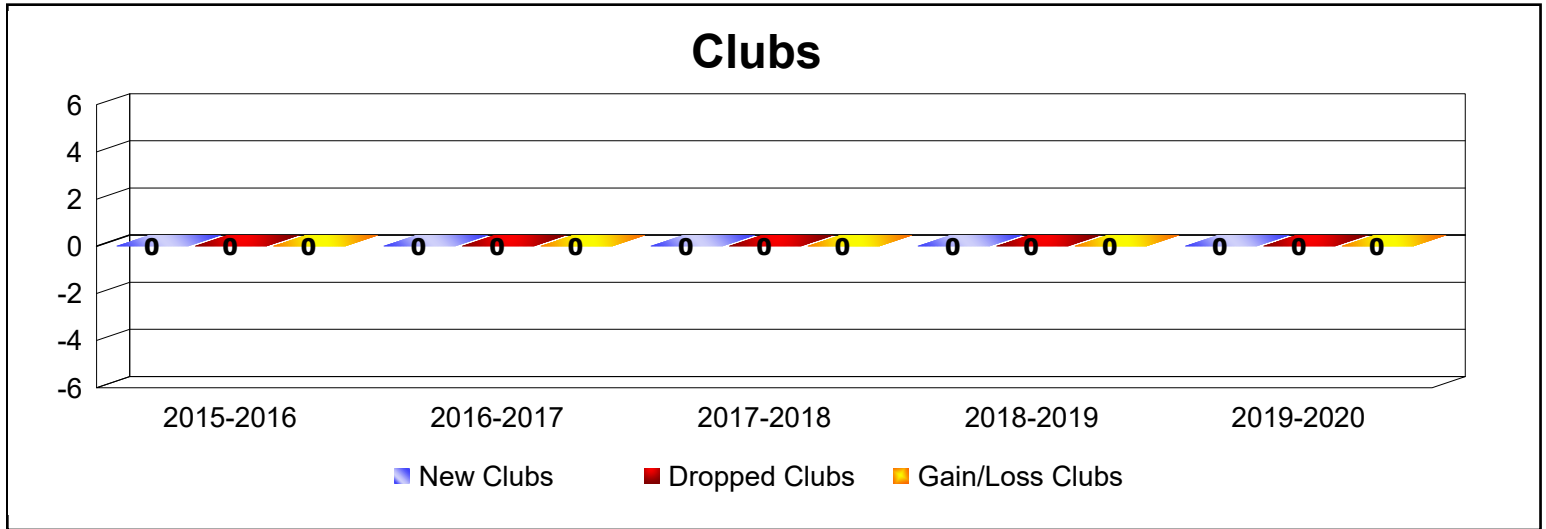

Year	New Clubs	Dropped Clubs	Gain/ Loss Clubs	New Members	Charter Members	Reinstate Members	Transfer Members	Total Member Added	Total Members Dropped	Gain/ Loss Members
2015-2016	0	0	0	105	2	4	6	117	-156	-39
2016-2017	0	0	0	98	0	6	10	114	-159	-45
2017-2018	0	0	0	111	1	1	19	132	-175	-43
2018-2019	0	0	0	128	0	8	7	143	-144	-1
2019-2020	0	0	0	92	0	6	9	107	-172	-65
Average	0	0	0	107	1	5	10	123	-161	-39

Year	New Clubs	Dropped Clubs	Gain/ Loss Clubs	New Members	Charter Members	Reinstate Members	Transfer Members	Total Member Added	Total Members Dropped	Gain/ Loss Members
2015-2016	0	0	0	30	0	0	1	31	-43	-12
2016-2017	0	0	0	29	1	2	2	34	-44	-10
2017-2018	0	0	0	27	0	1	5	33	-38	-5
2018-2019	0	0	0	27	2	0	5	34	-37	-3
2019-2020	0	0	0	15	0	0	1	16	-27	-11
Average	0	0	0	26	1	1	3	30	-38	-8