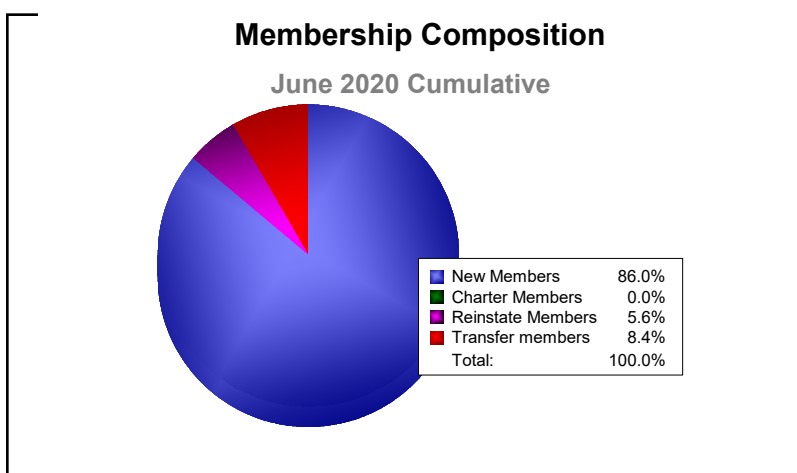

Year	New Clubs	Dropped Clubs	Gain/ Loss Clubs	New Members	Charter Members	Reinstate Members	Transfer Members	Total Member Added	Total Members Dropped	Gain/ Loss Members
2015-2016	0	0	0	105	2	4	6	117	-156	-39
2016-2017	0	0	0	98	0	6	10	114	-159	-45
2017-2018	0	0	0	111	1	1	19	132	-175	-43
2018-2019	0	0	0	128	0	8	7	143	-144	-1
2019-2020	0	0	0	92	0	6	9	107	-172	-65
Average	0	0	0	107	1	5	10	123	-161	-39

Year	New Clubs	Dropped Clubs	Gain/ Loss Clubs	New Members	Charter Members	Reinstate Members	Transfer Members	Total Member Added	Total Members Dropped	Gain/ Loss Members
2015-2016	0	0	0	30	0	0	1	31	-43	-12
2016-2017	0	0	0	29	1	2	2	34	-44	-10
2017-2018	0	0	0	27	0	1	5	33	-38	-5
2018-2019	0	0	0	27	2	0	5	34	-37	-3
2019-2020	0	0	0	15	0	0	1	16	-27	-11
Average	0	0	0	26	1	1	3	30	-38	-8