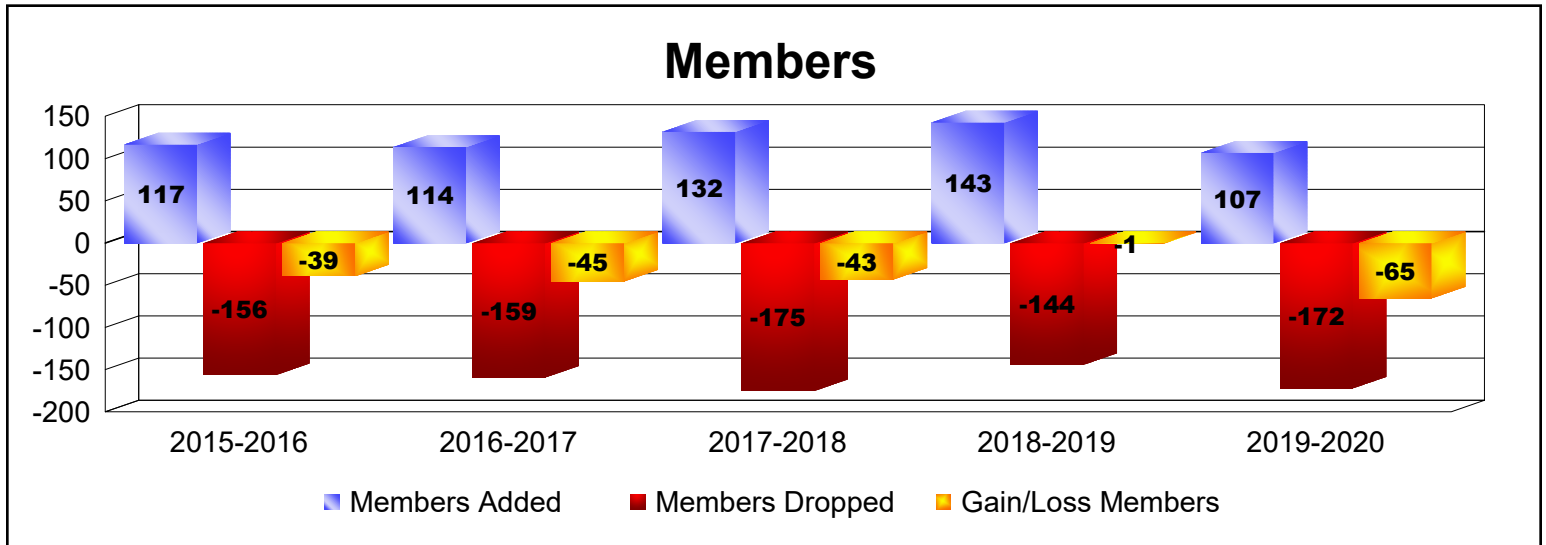

Year	New Clubs	Dropped Clubs	Gain/ Loss Clubs	New Members	Charter Members	Reinstate Members	Transfer Members	Total Member Added	Total Members Dropped	Gain/ Loss Members
2015-2016	0	0	0	105	2	4	6	117	-156	-39
2016-2017	0	0	0	98	0	6	10	114	-159	-45
2017-2018	0	0	0	111	1	1	19	132	-175	-43
2018-2019	0	0	0	128	0	8	7	143	-144	-1
2019-2020	0	0	0	92	0	6	9	107	-172	-65
Average	0	0	0	107	1	5	10	123	-161	-39

Year	New Clubs	Dropped Clubs	Gain/ Loss Clubs	New Members	Charter Members	Reinstate Members	Transfer Members	Total Member Added	Total Members Dropped	Gain/ Loss Members
2015-2016	0	0	0	30	0	0	1	31	-43	-12
2016-2017	0	0	0	29	1	2	2	34	-44	-10
2017-2018	0	0	0	27	0	1	5	33	-38	-5
2018-2019	0	0	0	27	2	0	5	34	-37	-3
2019-2020	0	0	0	15	0	0	1	16	-27	-11
Average	0	0	0	26	1	1	3	30	-38	-8