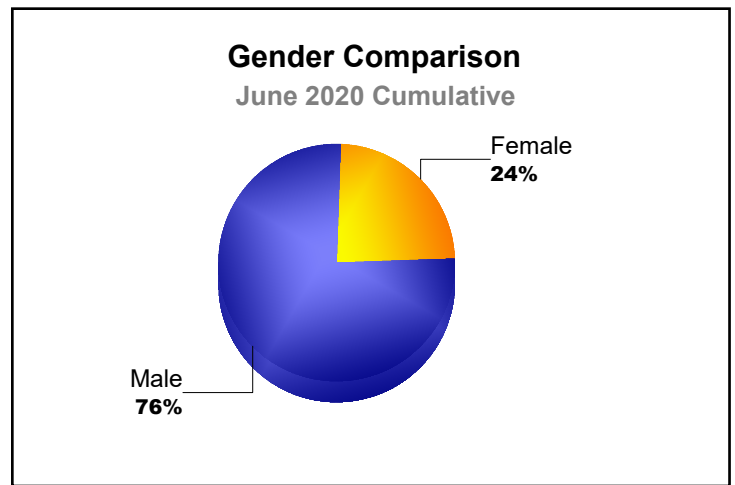

Year	New Clubs	Dropped Clubs	Gain/ Loss Clubs	New Members	Charter Members	Reinstate Members	Transfer Members	Total Member Added	Total Members Dropped	Gain/ Loss Members
2015-2016	0	0	0	105	2	4	6	117	-156	-39
2016-2017	0	0	0	98	0	6	10	114	-159	-45
2017-2018	0	0	0	111	1	1	19	132	-175	-43
2018-2019	0	0	0	128	0	8	7	143	-144	-1
2019-2020	0	0	0	92	0	6	9	107	-172	-65
Average	0	0	0	107	1	5	10	123	-161	-39